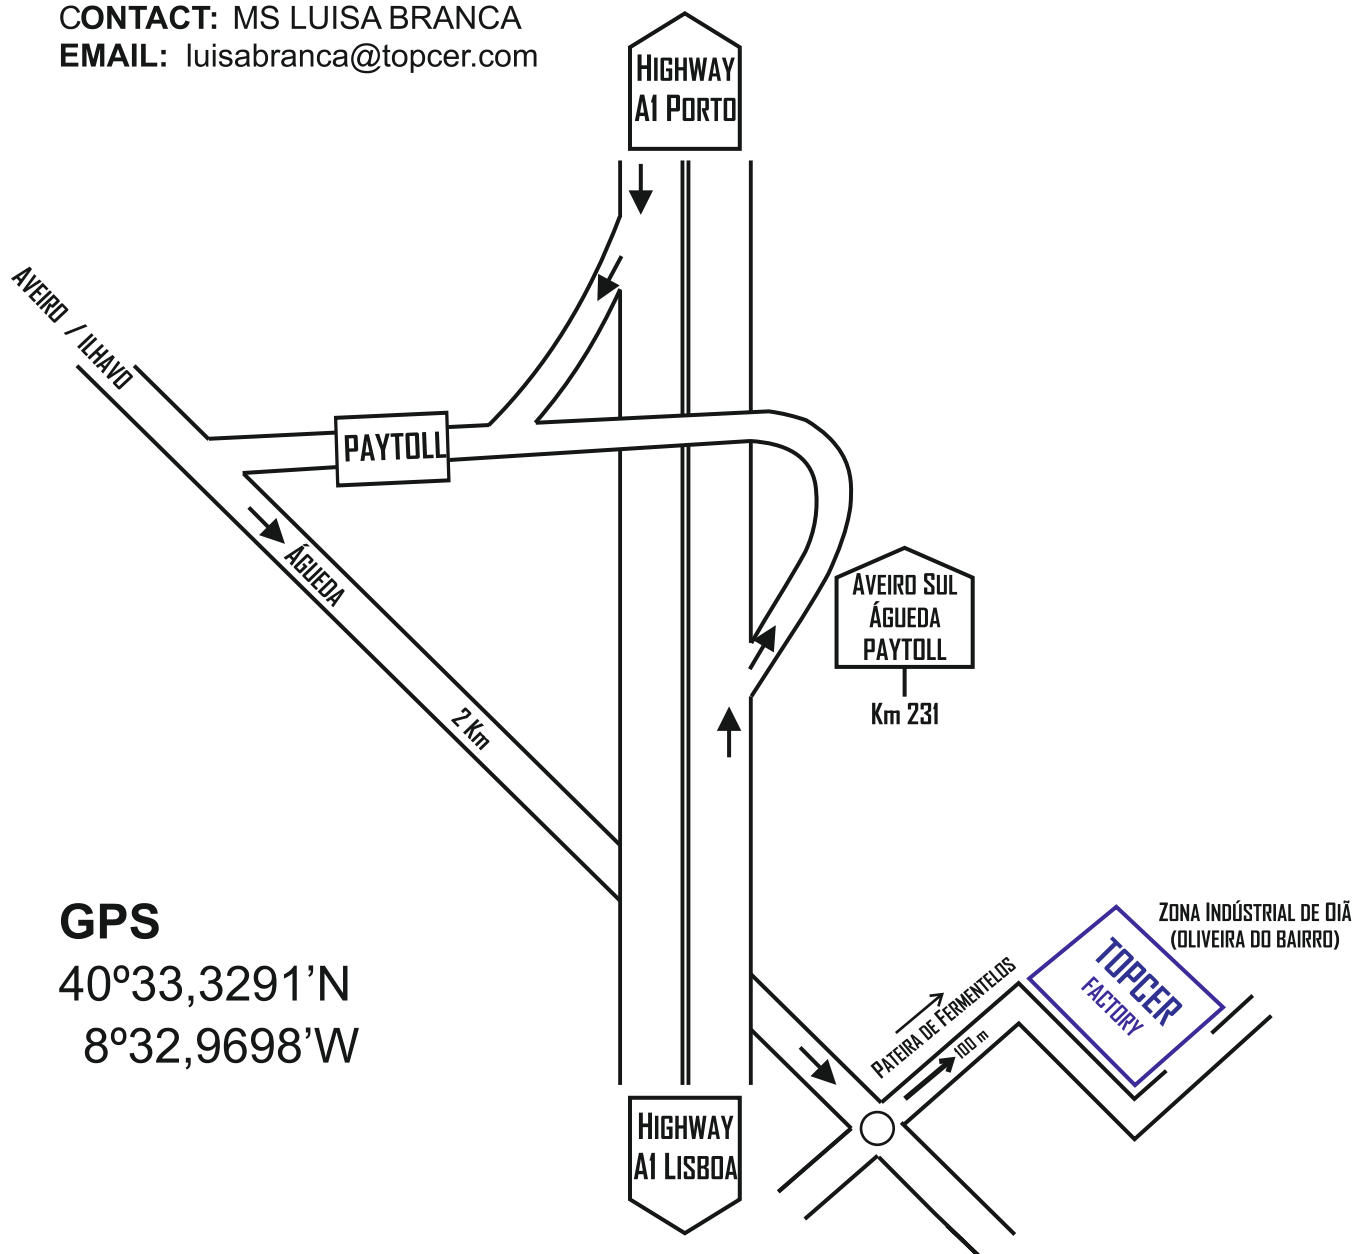

**LOCATION OF THE FACTORY:**

HIGHWAY A1 PORTO-LISBON  
PAYTOLL: AVEIRO SUL / AGUEDA  
(APPROX. 70 Km SOUTH FROM PORTO  
AND 250 Km NORTH OF LISBON)  
LEAVING THE HIGHWAY AT THIS PAYTOLL  
(Km 231) DIRECTION AGUEDA,  
**TOPCER** FACTORY IS APPROX. 2 Km  
FROM THE PAYTOLL  
ON THE LEFT SIDE OF THE ROAD

**ADDRESS:** TOPCER LDA.  
RUA DO MONTE GRANDE, 10  
ZONA INDÚSTRIAL OIÃ

**TELEPHONE OF FACTORY:** 351 234 722 395

**FAX:** 351 234 722 397

**CONTACT:** MS LUISA BRANCA

**EMAIL:** luisabranca@topcer.com

**GPS**

40°33,3291'N

8°32,9698'W